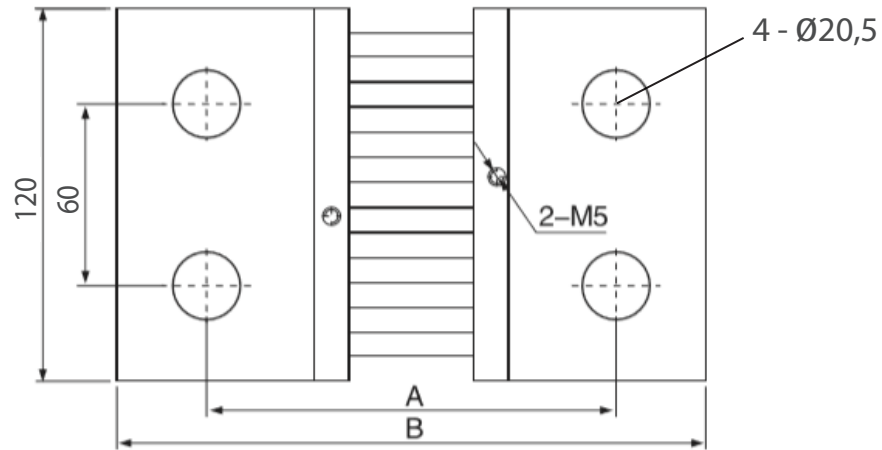

SHUNT: 3000A - 4000A

3000A - 4000A		
	60mV	100mV
A	115	138
B	165	188

CURRENT	ACCURACY	VOLTAGE
3000A 4000A	0.5%	60mV - 100mV

ORDER CODE

Example:

1A - 3000100 - 05

1A: with screw

3000: 3000Amp

100: 100mV

05: accuracy 0.5