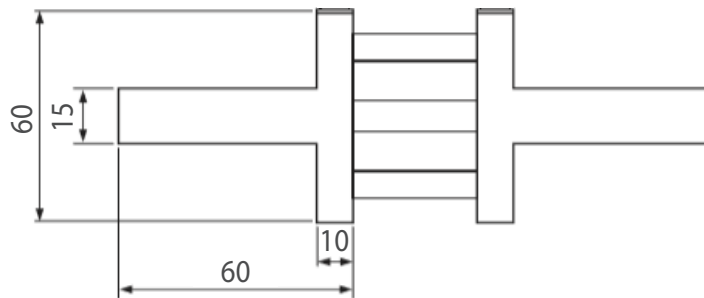

SHUNT: 3000A - 4000A

3000A - 4000A		
	60mV	100mV
A	115	138
B	165	188

CURRENT	ACCURACY	VOLTAGE
3000A 4000A	0.5%	60mV - 100mV

ORDER CODE

Example:

1A - 3000100 - 05

1A: with screw

3000: 3000Amp

100: 100mV

05: accuracy 0.5