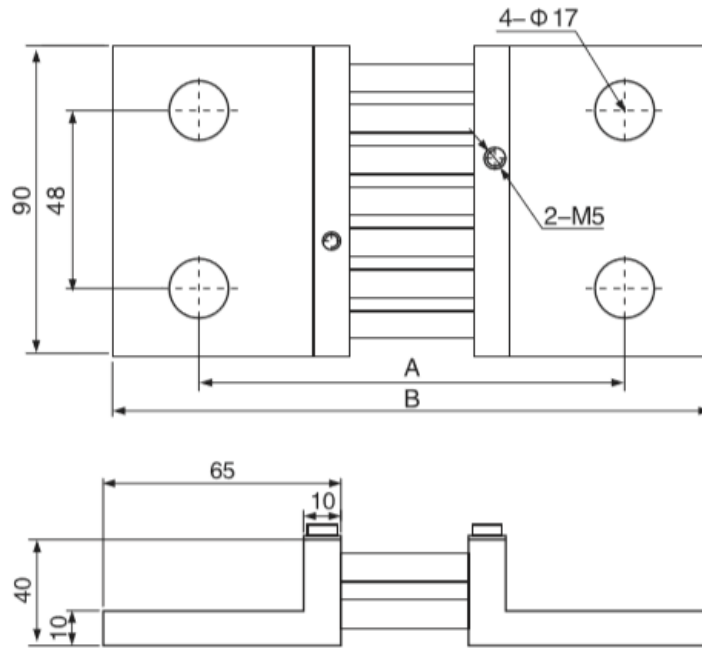

SHUNT: 1200A - 2500A

		1200A - 1500A	
		60mV	100mV
A		115	138
B		165	188

		2000A - 2500A	
		60mV	100mV
A		115	138
B		165	188

CURRENT	ACCURACY	VOLTAGE
1200A 1500A 2000A 2500A	0.5%	60mV - 100mV

ORDER CODE

Example:

1A - 120060 - 05

1A: with screw

1200: 1200Amp

60: 60mV

05: accuracy 0.5